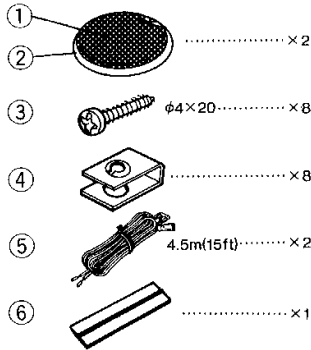

DOOR/REAR DECK SPEAKER
KFC-HQR13
 SERVICE MANUAL

KENWOOD

©1996-1 PRINTED IN JAPAN
 B51-6958-00 (MC) 1342

EXTERNAL VIEW

UNIT: mm (inch)

PARTS INCLUDED

PARTS LIST

★ New Parts
 Parts without **Parts No.** are not supplied.
 Les articles non mentionnés dans le **Parts No.** ne sont pas fournis.
 Teile ohne **Parts No.** werden nicht geliefert.

Ref No.	New Parts	Parts No.	Description
①	★	F09-1132-08	Protector
②	★	B06-0987-08	Grille
③, ④		N99-1088-18	Screw set
⑤	★	E30-5292-08	Speaker cord
⑥		J69-0111-08	Adhesive tape
SP	★	T15-0302-08	Speaker

SPECIFICATIONS

Speakers	
Woofer	130mm (5in) Injection P.P. Cone Type
Tweeter	23g X 2 (0.82oz X 2) Neodymium Magnet
Peak Power	30mm (1-3/16in) P.P.T.A. Balanced Dome Type
Frequency Response	100 Watts
Sensitivity	40Hz~30,000Hz
Impedance	91dB/W at 1m
Net Weight With Grille	4 Ohms
	720g (1.6lb)/Pair